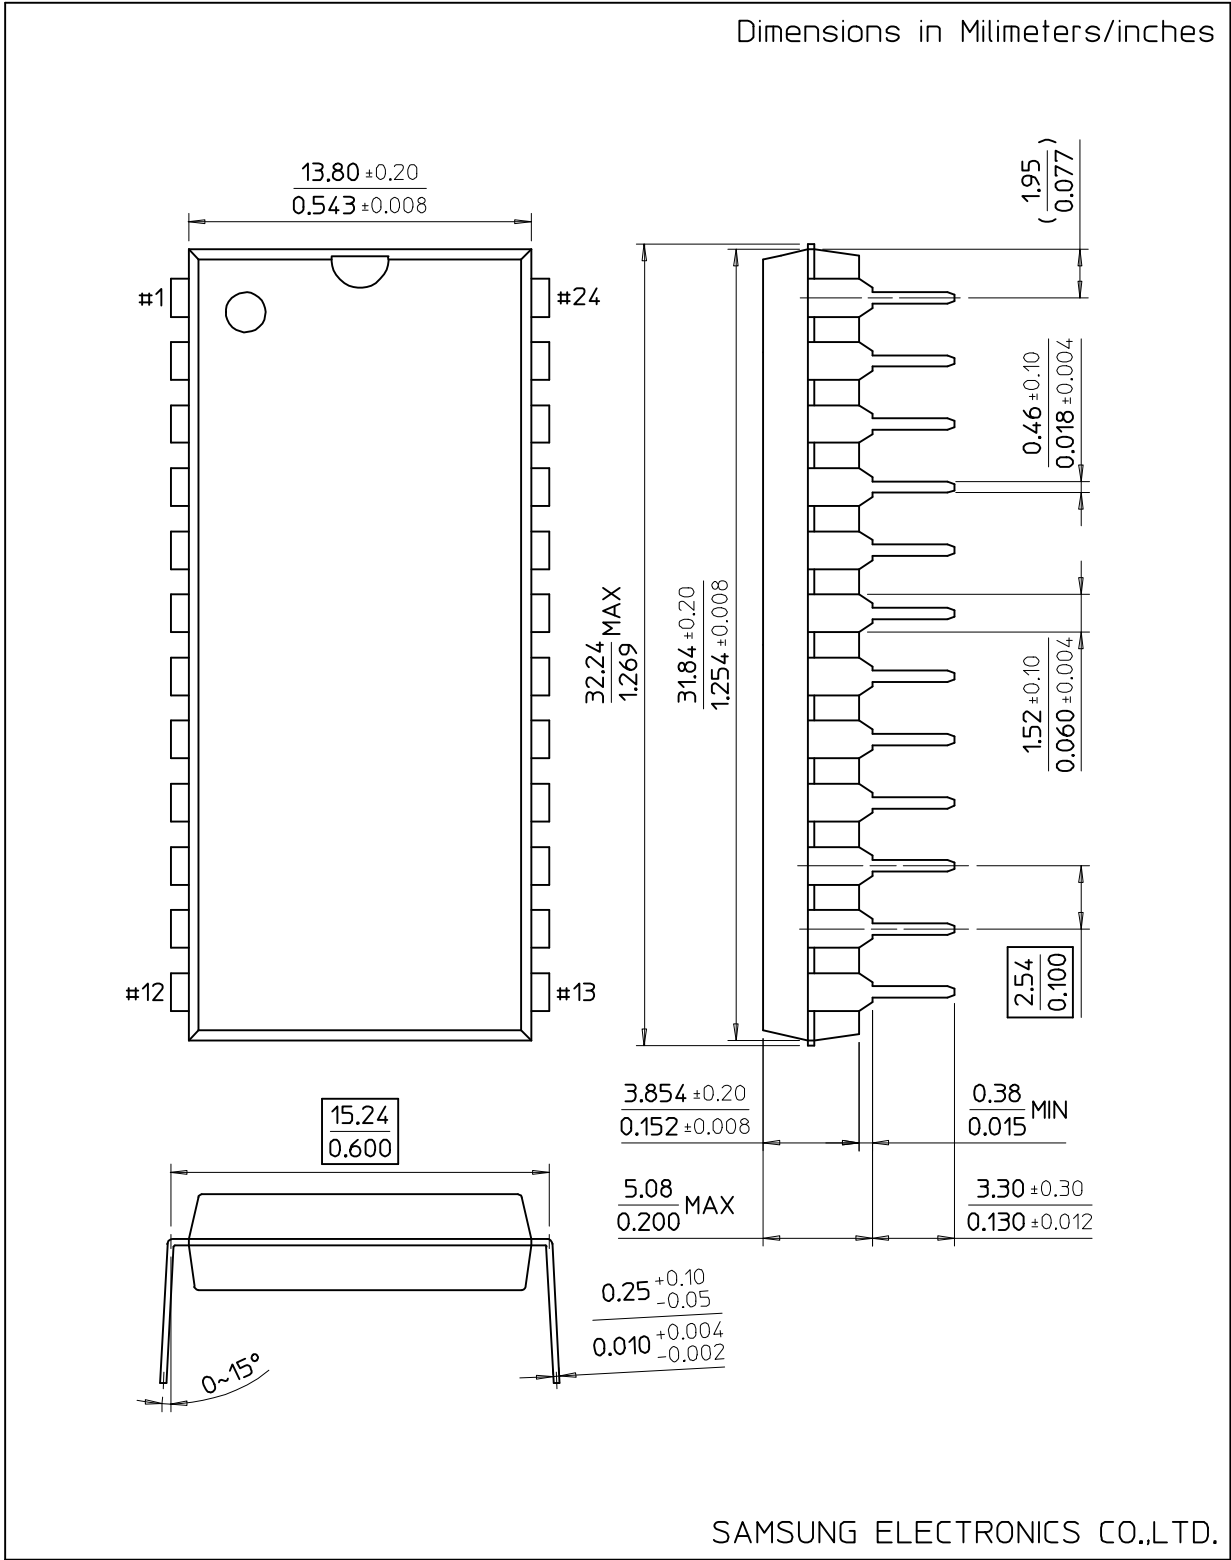

24-DIP-600A

Dimensions in Millimeters/inches

SAMSUNG ELECTRONICS CO.,LTD.